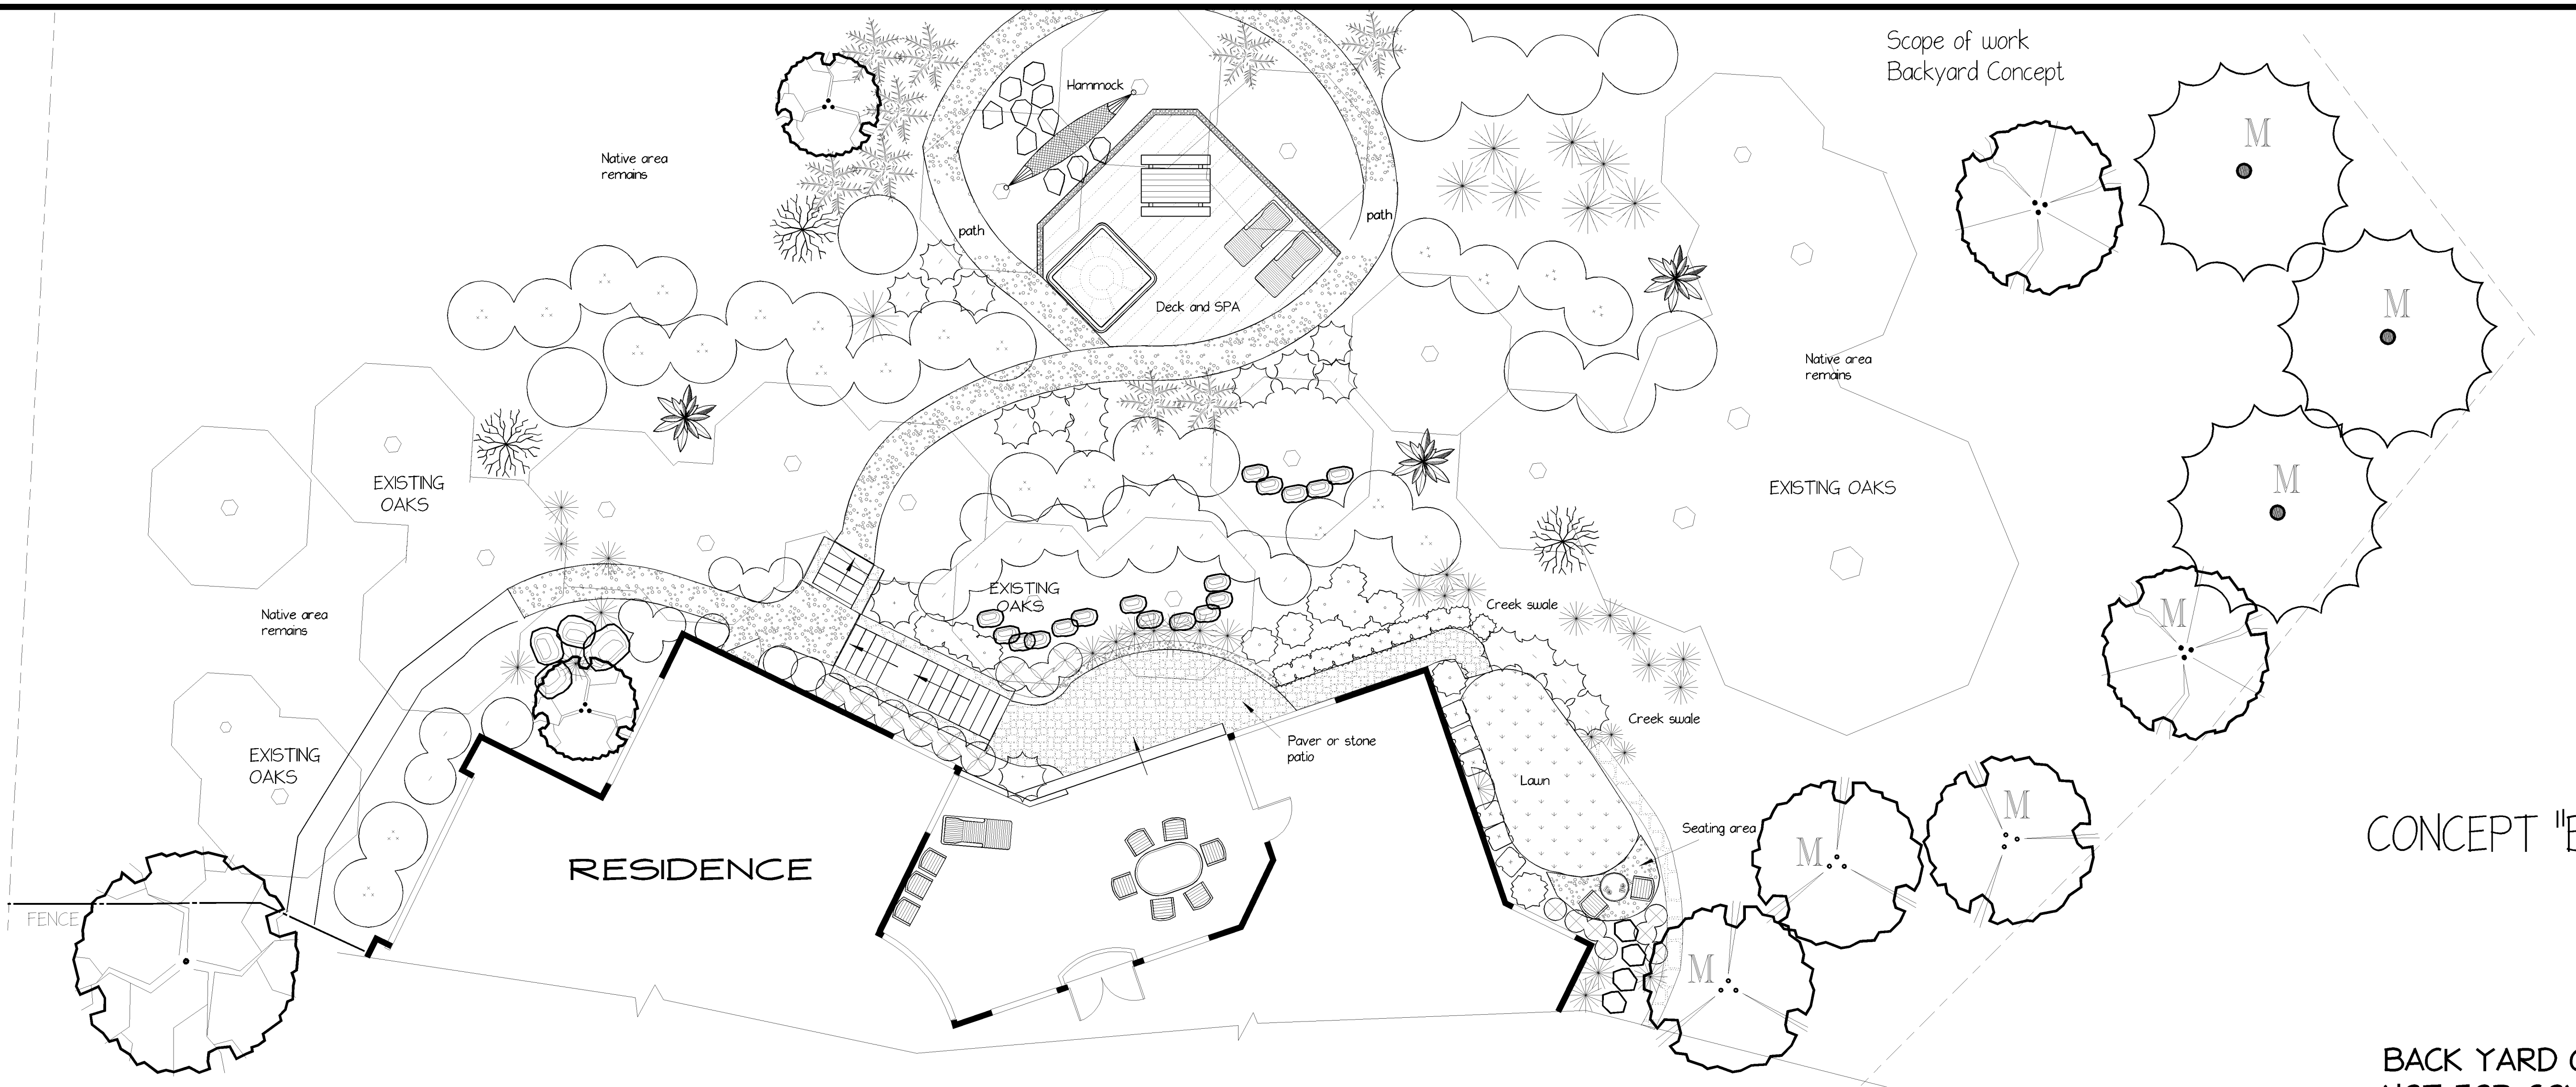

Scope of work
Backyard Concept

CONCEPT "A"

Scope of work
Backyard Concept

CONCEPT "B"

BACK YARD CONCEPTS
NOT FOR CONSTRUCTION

GORDON CONSTRUCTION
SKYFARM II SUBDIVISION, LOT 15
SANTA ROSA, CA

Susie Dowd Markarian, APLD
Landscape Design
608 Los Olivos Rd
Santa Rosa, CA 95404
bdowd@csccbb.net
707-537-0508

Cadfile JO
Date 10-31-06
Scale 1/8"
Drawn JO / SDM
Job GORDON LOT 15