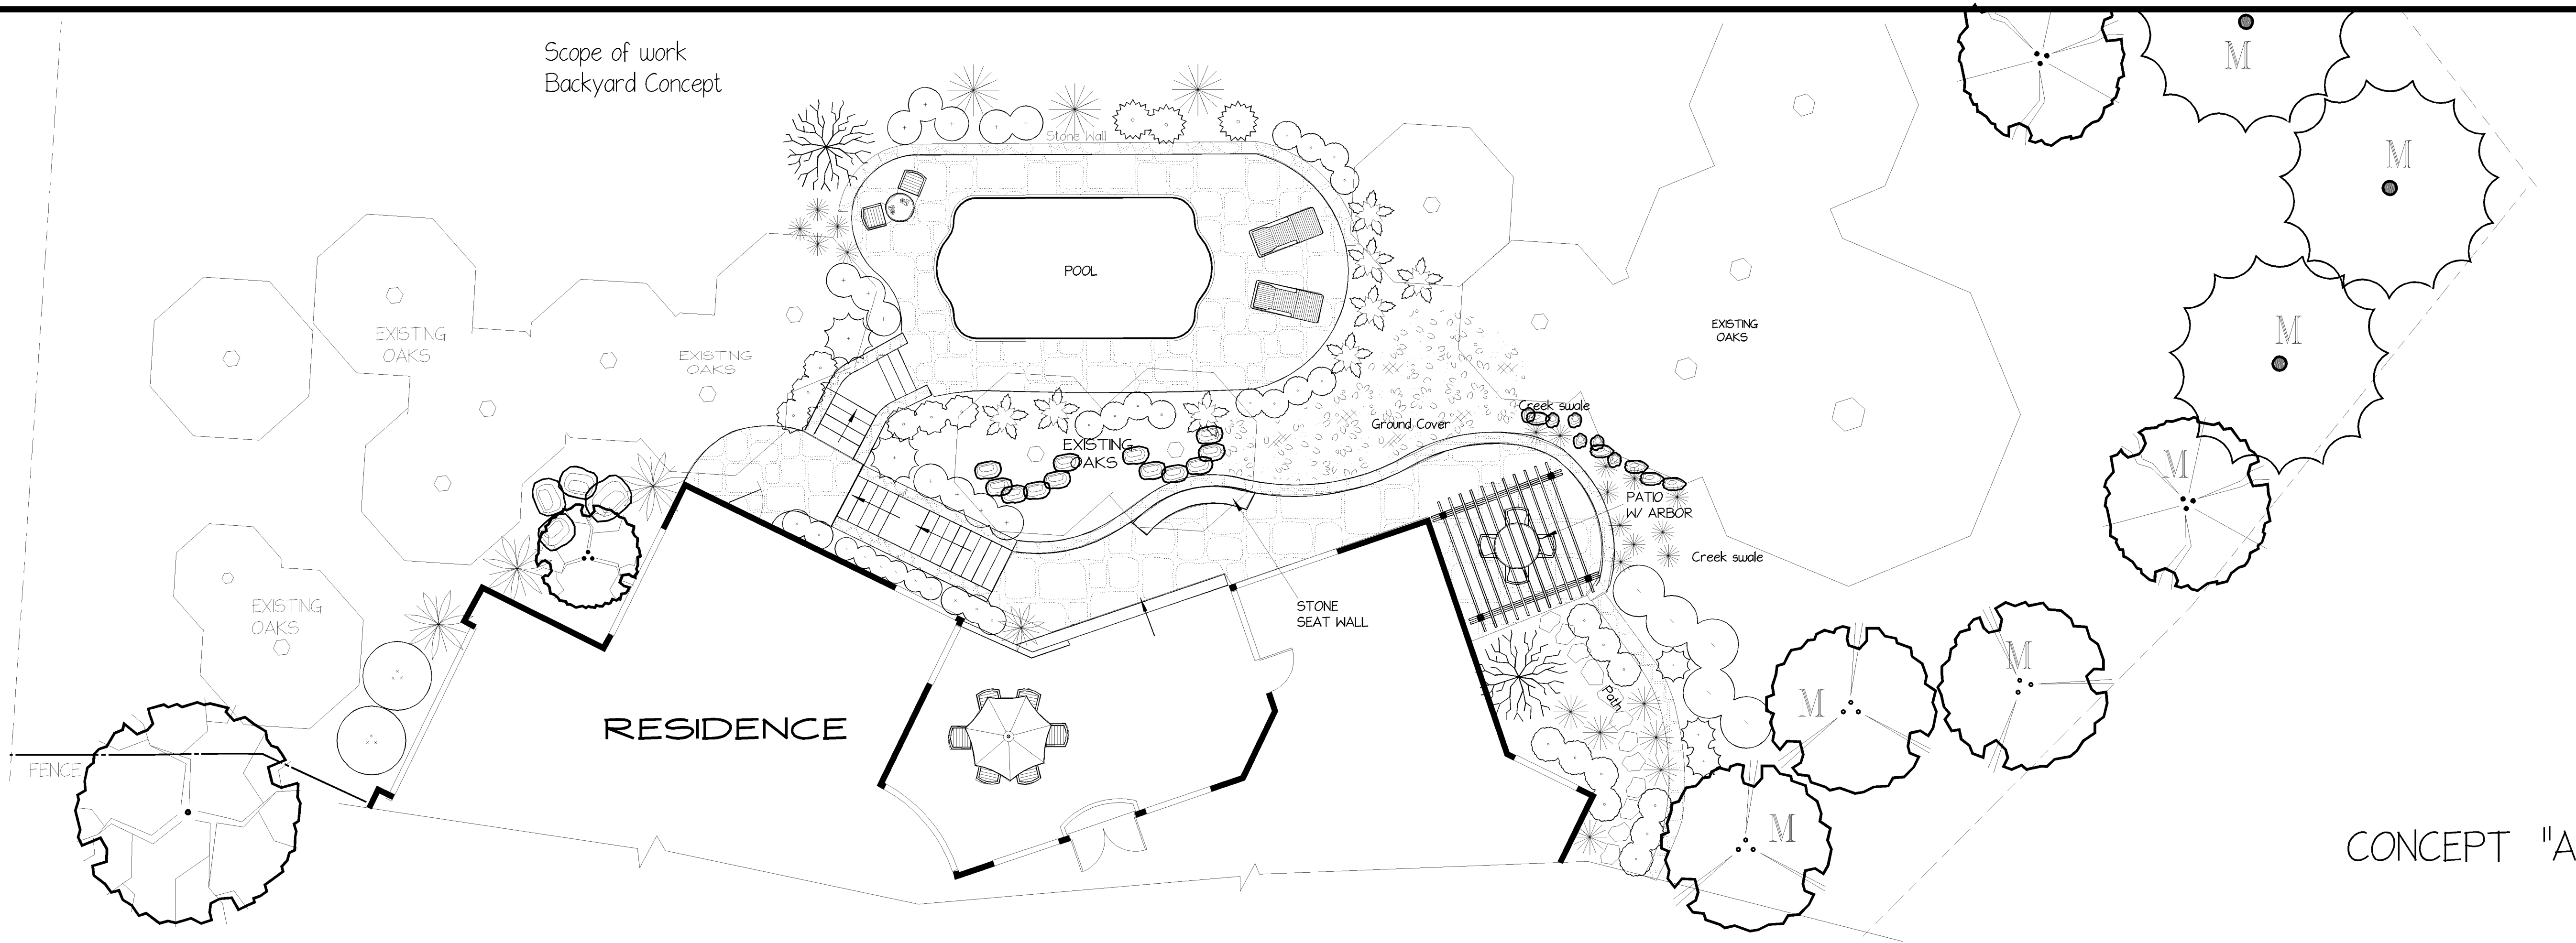

Scope of work
Backyard Concept

CONCEPT "A"

Scope of work
Backyard Concept

CONCEPT "B"

BACK YARD CONCEPTS
NOT FOR CONSTRUCTION

GORDON CONSTRUCTION
SKYFARM II SUBDIVISION, LOT 15
SANTA ROSA, CA

Susie Dowd Markarian, APLD
Landscape Design
608 Los Olivos Rd
Santa Rosa, CA 95404
bdowd@csccbb.net
707-537-0508

Cadfile JO
Date 10-31-06
Scale 1/8"
Drawn JO / SDM
Job GORDON LOT 15